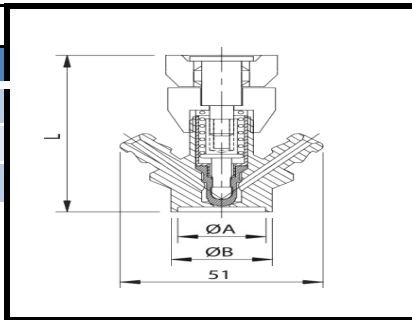

| Sampling Valve |               |      |              |
|----------------|---------------|------|--------------|
| Part List      |               |      |              |
| Item           | Part Named    | Q'TY | Material     |
| 1              | Rotating Nut  | 1    | SU304/316(L) |
| 2              | Lucknut       | 1    | SU304/316(L) |
| 3              | Seal          | 1    | EPDM         |
| 4              | Body          | 1    | SU304/316(L) |
| 5              | Flow Supports | 1    | SU304/316(L) |
| 6              | Spring        | 1    | SU304/316(L) |
| 7              | Bushing       | 1    | SU304/316(L) |
| 8              | Seal          | 1    | EPDM         |

| Weld |       |       |      |
|------|-------|-------|------|
| Size | ØA    | ØB    | L    |
| 1/2" | 9.4   | 12.7  | 71.5 |
| 3/4" | 15.75 | 19.05 | 71.5 |
| 1.0" | 22.1  | 25.4  | 71.5 |

| Clamp |      |    |
|-------|------|----|
| Size  | ØA   | L  |
| A37   | 34   | 70 |
| 1/2"  | 25.2 | 70 |
| 3/4"  | 25.2 | 70 |
| 1.0"  | 50.5 | 70 |