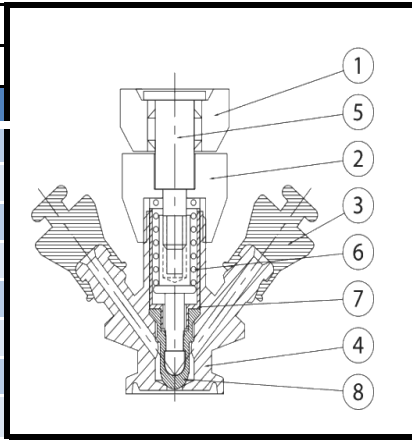

| Sampling Valve |               |      |              |
|----------------|---------------|------|--------------|
| Part List      |               |      |              |
| Item           | Part Named    | Q'TY | Material     |
| 1              | Rotating Nut  | 1    | SU304/316(L) |
| 2              | Lucknut       | 1    | SU304/316(L) |
| 3              | Seal          | 1    | EPDM         |
| 4              | Body          | 1    | SU304/316(L) |
| 5              | Flow Supports | 1    | SU304/316(L) |
| 6              | Spring        | 1    | SU304/316(L) |
| 7              | Bushing       | 1    | SU304/316(L) |
| 8              | Seal          | 1    | EPDM         |

| Weld |       |       |      |
|------|-------|-------|------|
| Size | ØA    | ØB    | L    |
| 1/2" | 9.4   | 12.7  | 71.5 |
| 3/4" | 15.75 | 19.05 | 71.5 |
| 1.0" | 22.1  | 25.4  | 71.5 |

| Clamp |      |    |
|-------|------|----|
| Size  | ØA   | L  |
| A37   | 34   | 70 |
| 1/2"  | 25.2 | 70 |
| 3/4"  | 25.2 | 70 |
| 1.0"  | 50.5 | 70 |