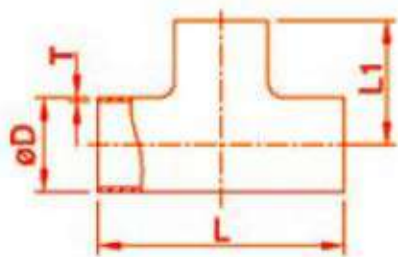

BPE- Tee & Cross

DT-9

SIZE	$\varnothing D$	L	L1	T
1/2"	12.7	95.2	47.5	1.65
3/4"	19.05	101.6	50.8	1.65
1.0"	25.4	108	53.85	1.65
1.5"	38.1	120.6	60.2	1.65
2.0"	50.8	146	73	1.65
2.5"	63.5	158.8	79.25	1.65
3.0"	76.2	171.4	85.6	1.65
4.0"	101.6	209.6	104.65	2.1