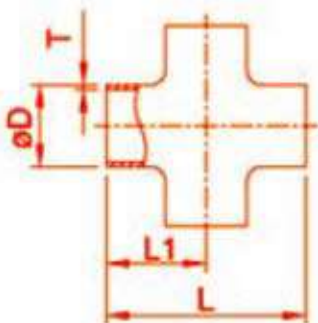

BPE- Tee & Cross

DT-9

SIZE	$\varnothing D$	L	L1	T
1/2"	12.7	95.2	47.5	1.65
3/4"	19.05	101.6	50.8	1.65
1.0"	25.4	108	53.85	1.65
1.5"	38.1	120.6	60.2	1.65
2.0"	50.8	146	73	1.65
2.5"	63.5	158.8	79.25	1.65
3.0"	76.2	171.4	85.6	1.65
4.0"	101.6	209.6	104.65	2.1